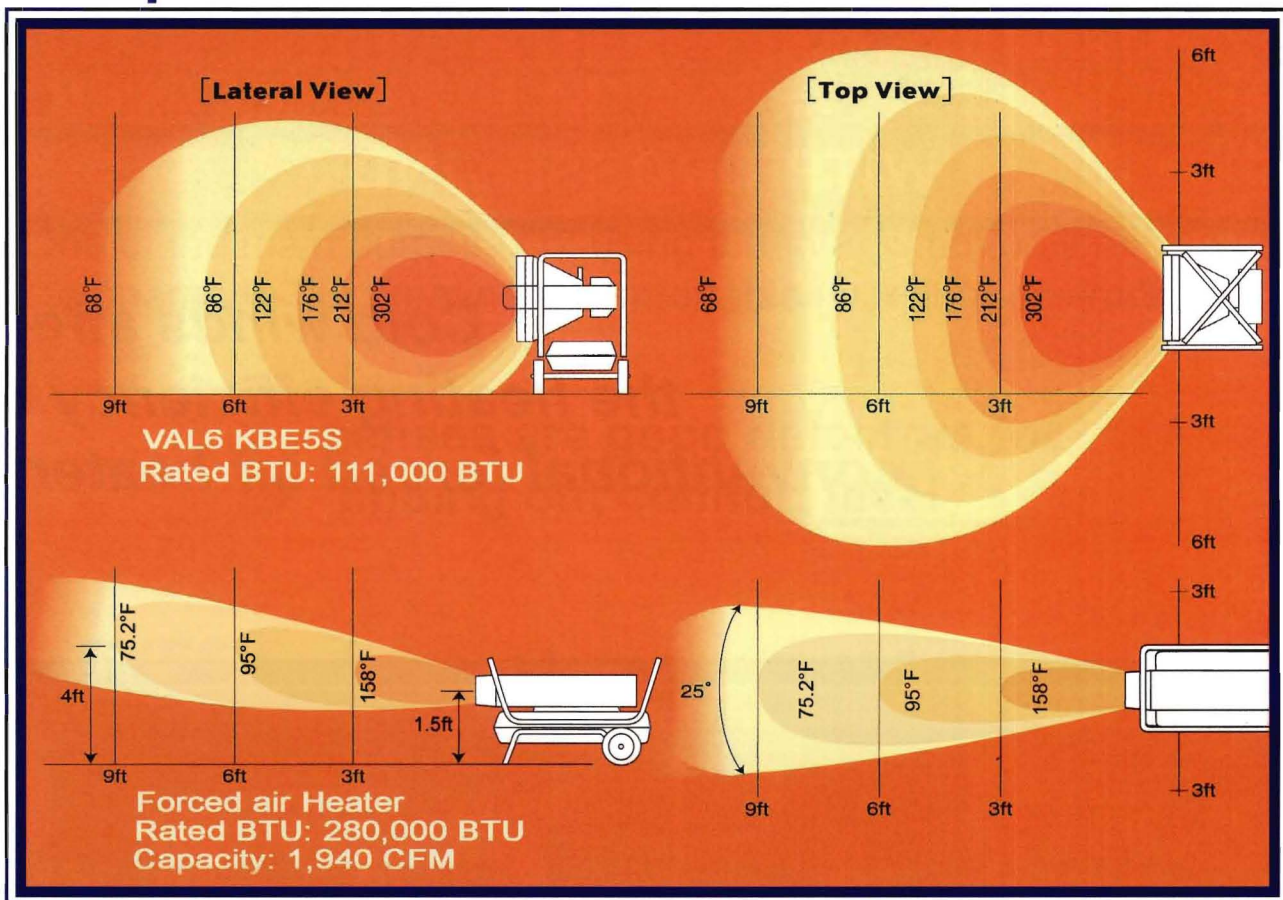

Comparison Chart with a Forced Air Heater

VAL6 KBE5S can efficiently heat up to three times the area compared to conventional space heaters with 1/3 the fuel usage

VAL6 Radiant Series are not affected at all under these conditions: